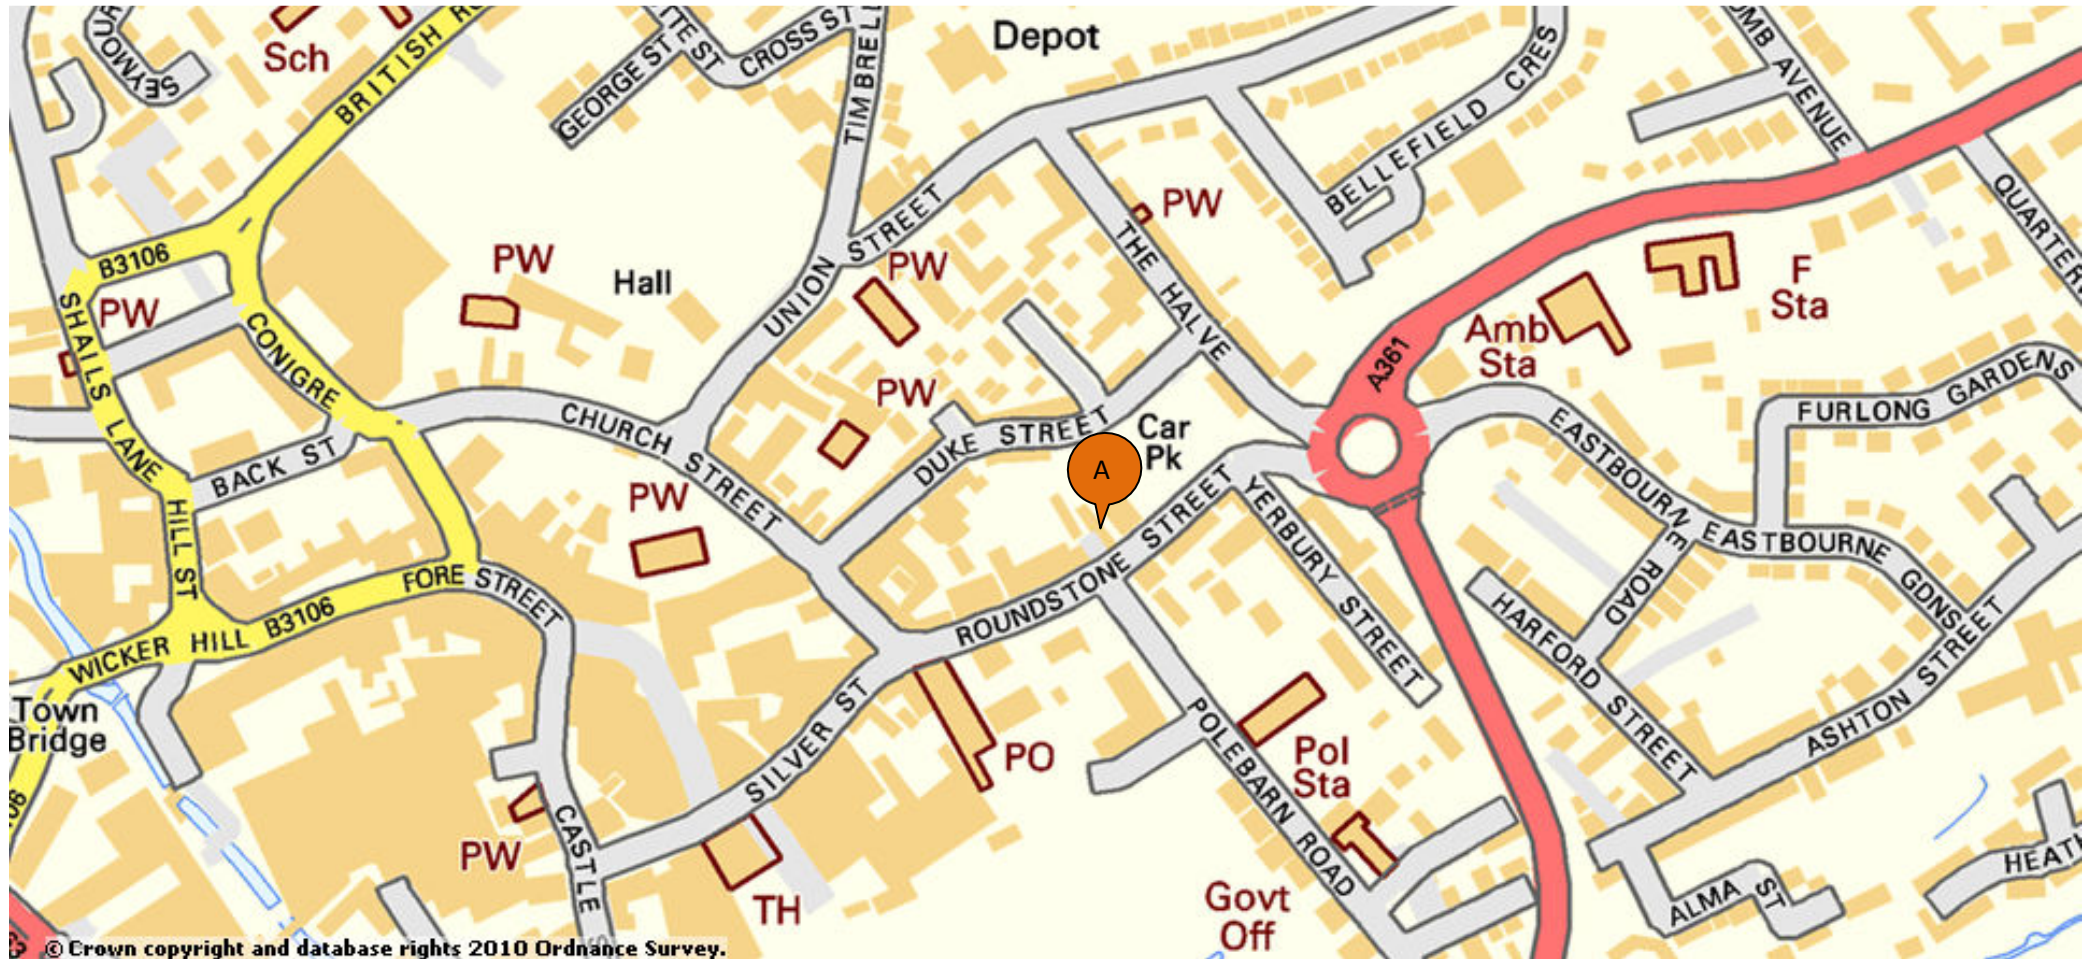

**LOCATION MAP: THE CARPENTERS ARMS, 26 ROUNDSTONE STREET, TROWBRIDGE, WILTSHIRE BA14 8DG (A)**

26 Roundstone Street, Trowbridge, Wiltshire, United Kingdom  
Address is approximate

[Report a problem](#)